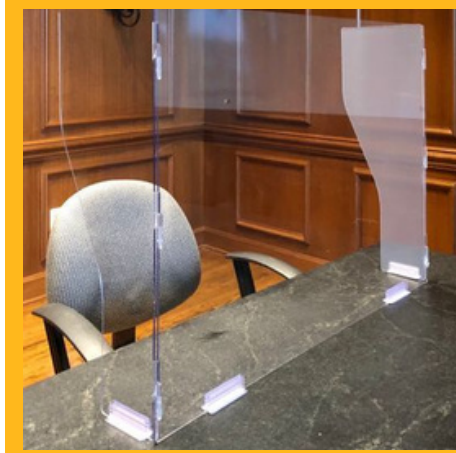

DESKTOP SNEEZE GUARDS

Stand-alone, portable and easily mounted to most desktop surfaces, these units include side panels that provide an additional dimension of protection.

Choose from:

- 22"w x 17.5"h x 15"d
- 32"w x 23.5"h x 9"d
- 32"w x 31.5"h x 9"d
- 44"w x 31.5"h x 8"d

FLAT PANEL SNEEZE GUARDS

1. Choose from:
2. 44"w x 22"h
   - 44"w x 31"h
   - 44"w x 36"h